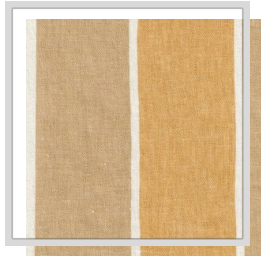

RIVIERA

Design name	RIVIERA
Number of colours	6
Report height	0 x 18 cm 0 x 708.7 inch
Width	3 m 116.9 inch
Weight	208 g/m ² 6.1 oz/yd ²
Composition	87% LI, 13% CO
Shrink	NVT %
Applications	
Washing instructions	
Color fastness to light	4-5
Certificates	
Country of origin	Turkey

A5/applecinnamon

F1/pebble

F7/natural

G5/cornsilk

H1/wintersky

S/rust