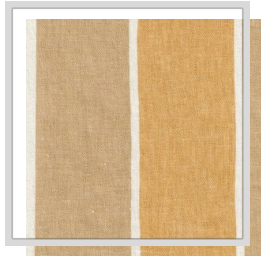

# RIVIERA

<b>Design name</b>	RIVIERA
<b>Number of colours</b>	6
<b>Report height</b>	0 x 18 cm   0 x 708.7 inch
<b>Width</b>	3 m   116.9 inch
<b>Weight</b>	208 g/m <sup>2</sup>   6.1 oz/yd <sup>2</sup>
<b>Composition</b>	13% CO, 87% LI
<b>Shrink</b>	NVT %
<b>Applications</b>	
<b>Washing instructions</b>	
<b>Color fastness to light</b>	4-5
<b>Certificates</b>	
<b>Country of origin</b>	Turkey

A5/applecinnamon

F1/pebble

F7/natural

G5/cornsilk

H1/wintersky

S/rust