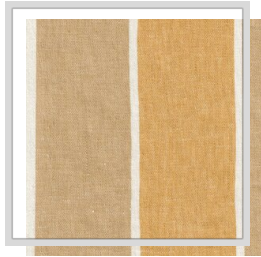

RIVIERA

Design name	RIVIERA
Number of colours	6
Report height	0 x 18 cm 0 x 708.7 inch
Width	3 m 116.9 inch
Weight	208 g/m ² 6.1 oz/yd ²
Composition	87% LI, 13% CO
Shrink	NVT %
Applications	
Washing instructions	
Color fastness to light	4-5
Certificates	
Country of origin	Turkey

A5/applecinnamon

F1/pebble

F7/natural

G5/cornsilk

H1/wintersky

S/rust