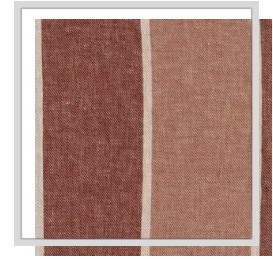

RIVIERA

Design name	RIVIERA
Number of colours	6
Report height	0 x 18 cm 0 x 708.7 inch
Width	3 m 116.9 inch
Weight	208 g/m ² 6.1 oz/yd ²
Composition	87% LI, 13% CO
Shrink	NVT %
Applications	
Washing instructions	
Color fastness to light	4-5
Certificates	
Country of origin	Turkey

A5/applecinnamon

F1/pebble

F7/natural

G5/cornsilk

H1/wintersky

S/rust