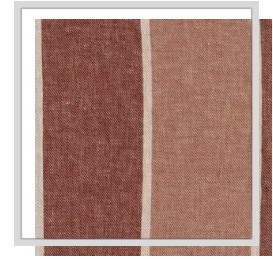

# RIVIERA

<b>Design name</b>	RIVIERA
<b>Number of colours</b>	6
<b>Report height</b>	0 x 18 cm   0 x 708.7 inch
<b>Width</b>	3 m   116.9 inch
<b>Weight</b>	208 g/m <sup>2</sup>   6.1 oz/yd <sup>2</sup>
<b>Composition</b>	13% CO, 87% LI
<b>Shrink</b>	NVT %
<b>Applications</b>	
<b>Washing instructions</b>	
<b>Color fastness to light</b>	4-5
<b>Certificates</b>	
<b>Country of origin</b>	Turkey

A5/applecinnamon

F1/pebble

F7/natural

G5/cornsilk

H1/wintersky

S/rust