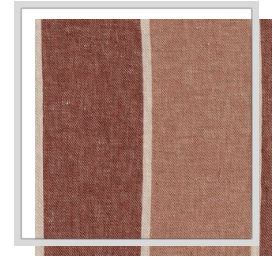

# RIVIERA

<b>Design name</b>	RIVIERA
<b>Number of colours</b>	6
<b>Report height</b>	0 x 18 cm   0 x 708.7 inch
<b>Width</b>	3 m   116.9 inch
<b>Weight</b>	208 g/m <sup>2</sup>   6.1 oz/yd <sup>2</sup>
<b>Composition</b>	87% LI, 13% CO
<b>Shrink</b>	NVT %
<b>Applications</b>	
<b>Washing instructions</b>	
<b>Color fastness to light</b>	4-5
<b>Certificates</b>	
<b>Country of origin</b>	Turkey

A5/applecinnamon

F1/pebble

F7/natural

G5/cornsilk

H1/wintersky

S/rust