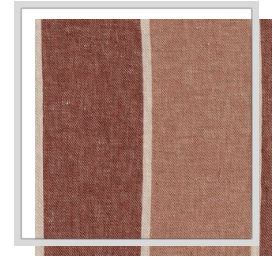

RIVIERA

Design name	RIVIERA
Number of colours	6
Report height	0 x 18 cm 0 x 708.7 inch
Width	3 m 116.9 inch
Weight	208 g/m ² 6.1 oz/yd ²
Composition	87% LI, 13% CO
Shrink	NVT %
Applications	
Washing instructions	
Color fastness to light	4-5
Certificates	
Country of origin	Turkey

A5/applecinnamon

F1/pebble

F7/natural

G5/cornsilk

H1/wintersky

S/rust