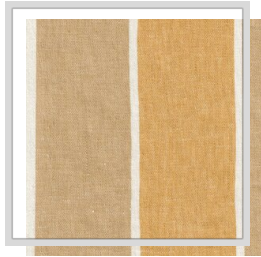

# RIVIERA

<b>Design name</b>	RIVIERA
<b>Number of colours</b>	6
<b>Report height</b>	0 x 18 cm   0 x 708.7 inch
<b>Width</b>	3 m   116.9 inch
<b>Weight</b>	208 g/m <sup>2</sup>   6.1 oz/yd <sup>2</sup>
<b>Composition</b>	87% LI, 13% CO
<b>Shrink</b>	NVT %
<b>Applications</b>	
<b>Washing instructions</b>	
<b>Color fastness to light</b>	4-5
<b>Certificates</b>	
<b>Country of origin</b>	Turkey

A5/applecinnamon

F1/pebble

F7/natural

G5/cornsilk

H1/wintersky

S/rust