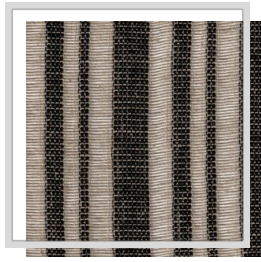

MIMOSA

Design name	MIMOSA
Number of colours	4
Report height	0 x 7.3 cm 0 x 287.4 inch
Width	3 m 118.1 inch
Weight	148 g/m ² 4.4 oz/yd ²
Composition	13% PES, 68% LI, 19% PAN
Shrink	NVT %
Applications	
Washing instructions	
Color fastness to light	4-5
Certificates	
Country of origin	Turkey

C/raven

L0/frost

P1/turtledove

P5/fog