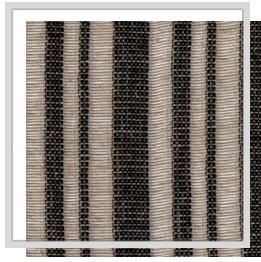

MIMOSA

Design name	MIMOSA
Number of colours	4
Report height	0 x 7.3 cm 0 x 287.4 inch
Width	3 m 118.1 inch
Weight	148 g/m ² 4.4 oz/yd ²
Composition	68% LI, 19% PAN, 13% PES
Shrink	NVT %
Applications	
Washing instructions	
Color fastness to light	4-5
Certificates	
Country of origin	Turkey

C/raven

L0/frost

P1/turtledove

P5/fog