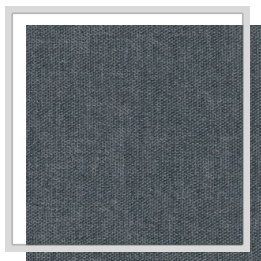

VITA

Design name	VITA
Number of colours	22
Report height	plain
Width	3 m 118.1 inch
Weight	160 g/m ² 4.7 oz/yd ²
Composition	100% PES
Shrink	1 %
Applications	
Washing instructions	
Martindale	39.000
Pilling	4
Color fastness to light	4
Certificates	
Country of origin	China (People's Republic)

A5/applecinnamon

A7/mustard

B4/cedargreen

D4/cabernet

E/nimbus

E0/alloy

E6/pewter

E8/magnet

G13/straw

H14/citadel

I11/mallart

I12/grisaille

J3/spice

J4/thrush

L/white

M18/burlwood