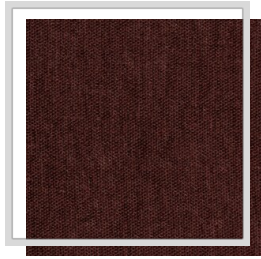

VITA

Design name	VITA
Number of colours	22
Report height	plain
Width	3 m 118.1 inch
Weight	160 g/m ² 4.7 oz/yd ²
Composition	100% PES
Shrink	1 %
Applications	
Washing instructions	
Martindale	39.000
Pilling	4
Color fastness to light	4
Certificates	
Country of origin	China (People's Republic)

A5/applecinnamon

A7/mustard

B4/cedargreen

D4/cabernet

E/nimbus

E0/alloy

E6/pewter

E8/magnet

G13/straw

H14/citadel

I11/mallart

I12/grisaille

J3/spice

J4/thrush

L/white

M18/burlwood