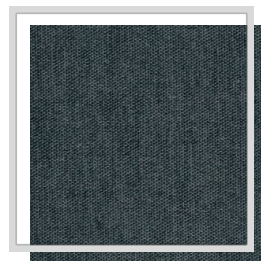

VITA

Design name	VITA
Number of colours	22
Report height	plain
Width	3 m 118.1 inch
Weight	160 g/m ² 4.7 oz/yd ²
Composition	100% PES
Shrink	1 %
Applications	
Washing instructions	
Martindale	39.000
Pilling	4
Color fastness to light	4
Certificates	
Country of origin	China (People's Republic)

A5/applecinnamon

A7/mustard

B4/cedargreen

D4/cabernet

E/nimbus

E0/alloy

E6/pewter

E8/magnet

G13/straw

H14/citadel

I11/mallart

I12/grisaille

J3/spice

J4/thrush

L/white

M18/burlwood