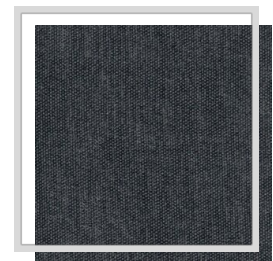

VITA

Design name	VITA
Number of colours	22
Report height	plain
Width	3 m 118.1 inch
Weight	160 g/m ² 4.7 oz/yd ²
Composition	100% PES
Shrink	1 %
Applications	
Washing instructions	
Martindale	39.000
Pilling	4
Color fastness to light	4
Certificates	
Country of origin	China (People's Republic)

A5/applecinnamon

A7/mustard

B4/cedargreen

D4/cabernet

E/nimbus

E0/alloy

E6/pewter

E8/magnet

G13/straw

H14/citadel

I11/mallart

I12/grisaille

J3/spice

J4/thrush

L/white

M18/burlwood