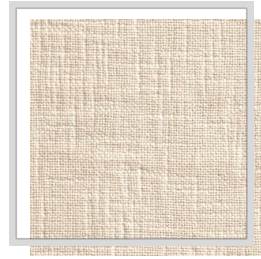

SAMOA

Design name	SAMOA
Number of colours	8
Report height	plain
Width	3 m 118.1 inch
Weight	488 g/m ² 14.4 oz/yd ²
Composition	100% CO
Shrink	2 %
Applications	
Washing instructions	
Color fastness to light	4-5
Certificates	
Country of origin	Turkey

A4/ambergold

F7/natural

J4/thrush

O12/stone

P/pristine

P1/turtledove

P4/angora

P5/fog