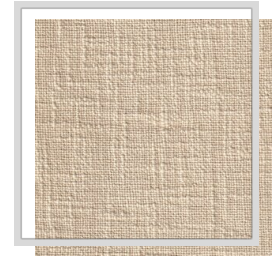

SAMOA

Design name	SAMOA
Number of colours	8
Report height	plain
Width	3 m 118.1 inch
Weight	488 g/m ² 14.4 oz/yd ²
Composition	100% CO
Shrink	2 %
Applications	
Washing instructions	
Color fastness to light	4-5
Certificates	
Country of origin	Turkey

A4/ambergold

F7/natural

J4/thrush

O12/stone

P/pristine

P1/turtledove

P4/angora

P5/fog