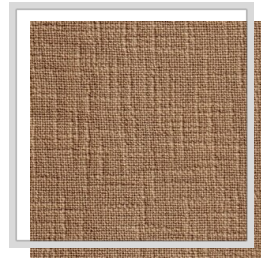

SAMOA

Design name	SAMOA
Number of colours	8
Report height	plain
Width	3 m 118.1 inch
Weight	488 g/m ² 14.4 oz/yd ²
Composition	100% CO
Shrink	2 %
Applications	
Washing instructions	
Color fastness to light	4-5
Certificates	
Country of origin	Turkey

A4/ambergold

F7/natural

J4/thrush

O12/stone

P/pristine

P1/turtledove

P4/angora

P5/fog