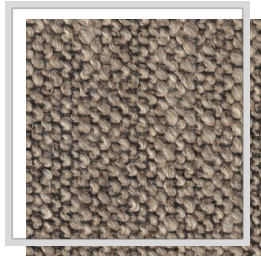

# TARIFA

<b>Design name</b>	TARIFA
<b>Number of colours</b>	4
<b>Report height</b>	plain
<b>Width</b>	3 m   118.1 inch
<b>Weight</b>	330 g/m <sup>2</sup>   9.7 oz/yd <sup>2</sup>
<b>Composition</b>	35% WO, 35% LI, 5% PA, 25% REPES
<b>Shrink</b>	2 %
<b>Applications</b>	
<b>Washing instructions</b>	
<b>Color fastness to light</b>	7
<b>Certificates</b>	
<b>Country of origin</b>	Turkey

F/cement

F0/whisper

F6/nomad

V9/taupe