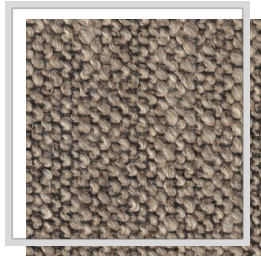

TARIFA

Design name	TARIFA
Number of colours	4
Report height	plain
Width	3 m 118.1 inch
Weight	330 g/m ² 9.7 oz/yd ²
Composition	5% PA, 25% REPES, 35% WO, 35% LI
Shrink	2 %
Applications	
Washing instructions	
Color fastness to light	7
Certificates	
Country of origin	Turkey

F/cement

F0/whisper

F6/nomad

V9/taupe