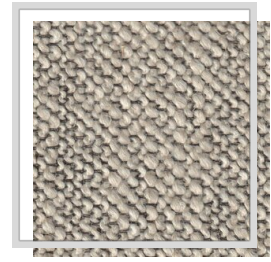

# TARIFA

<b>Design name</b>	TARIFA
<b>Number of colours</b>	4
<b>Report height</b>	plain
<b>Width</b>	3 m   118.1 inch
<b>Weight</b>	330 g/m <sup>2</sup>   9.7 oz/yd <sup>2</sup>
<b>Composition</b>	35% WO, 35% LI, 5% PA, 25% REPES
<b>Shrink</b>	2 %
<b>Applications</b>	
<b>Washing instructions</b>	
<b>Color fastness to light</b>	7
<b>Certificates</b>	
<b>Country of origin</b>	Turkey

F/cement

F0/whisper

F6/nomad

V9/taupe