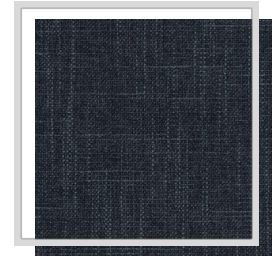

CRU

Design name	CRU
Number of colours	13
Report height	plain
Width	3 m 118.1 inch
Weight	495 g/m ² 14.6 oz/yd ²
Composition	85% PES, 15% VI
Shrink	1 %
Applications	
Washing instructions	
Color fastness to light	4-5
Certificates	
Country of origin	China (People's Republic)

A1/ochre

B11/lavrel

E/nimbus

E1/glacier

E5/titanium

H12/chinablue

O11/seagrass

P/pristine