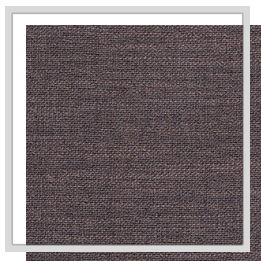

# TERRA

<b>Design name</b>	TERRA
<b>Number of colours</b>	12
<b>Report height</b>	plain
<b>Width</b>	3.1 m   122 inch
<b>Weight</b>	213 g/m <sup>2</sup>   6.3 oz/yd <sup>2</sup>
<b>Composition</b>	30% PES, 55% PAN, 15% WO
<b>Shrink</b>	1 %
<b>Applications</b>	
<b>Washing instructions</b>	
<b>Color fastness to light</b>	4
<b>Certificates</b>	
<b>Country of origin</b>	Turkey

E/nimbus

E17/turbulence

F5/nougat

F7/natural

H12/chinablue

I12/grisaille

J4/thrush

P10/rainyday

Q8/beaverfur

V10/driftwood

V5/cinder

V9/taupe