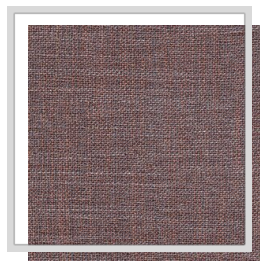

# TERRA

<b>Design name</b>	TERRA
<b>Number of colours</b>	12
<b>Report height</b>	plain
<b>Width</b>	3.1 m   122 inch
<b>Weight</b>	213 g/m <sup>2</sup>   6.3 oz/yd <sup>2</sup>
<b>Composition</b>	30% PES, 55% PAN, 15% WO
<b>Shrink</b>	1 %
<b>Applications</b>	
<b>Washing instructions</b>	
<b>Color fastness to light</b>	4
<b>Certificates</b>	
<b>Country of origin</b>	Turkey

E/nimbus

E17/turbulence

F5/nougat

F7/natural

H12/chinablue

I12/grisaille

J4/thrush

P10/rainyday

Q8/beaverfur

V10/driftwood

V5/cinder

V9/taupe