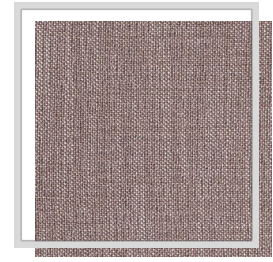

# TERRA

<b>Design name</b>	TERRA
<b>Number of colours</b>	12
<b>Report height</b>	plain
<b>Width</b>	3.1 m   122 inch
<b>Weight</b>	213 g/m <sup>2</sup>   6.3 oz/yd <sup>2</sup>
<b>Composition</b>	30% PES, 55% PAN, 15% WO
<b>Shrink</b>	1 %
<b>Applications</b>	
<b>Washing instructions</b>	
<b>Color fastness to light</b>	4
<b>Certificates</b>	
<b>Country of origin</b>	Turkey

E/nimbus

E17/turbulence

F5/nougat

F7/natural

H12/chinablue

I12/grisaille

J4/thrush

P10/rainyday

Q8/beaverfur

V10/driftwood

V5/cinder

V9/taupe