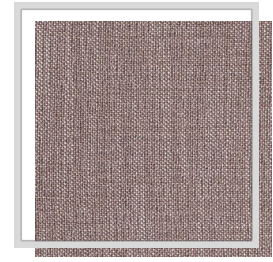

# TERRA

<b>Design name</b>	TERRA
<b>Number of colours</b>	12
<b>Report height</b>	plain
<b>Width</b>	3.1 m   122 inch
<b>Weight</b>	213 g/m <sup>2</sup>   6.3 oz/yd <sup>2</sup>
<b>Composition</b>	55% PAN, 30% PES, 15% WO
<b>Shrink</b>	1 %
<b>Applications</b>	
<b>Washing instructions</b>	
<b>Color fastness to light</b>	4
<b>Certificates</b>	
<b>Country of origin</b>	Turkey

E/nimbus

E17/turbulence

F5/nougat

F7/natural

H12/chinablue

I12/grisaille

J4/thrush

P10/rainyday

Q8/beaverfur

V10/driftwood

V5/cinder

V9/taupe