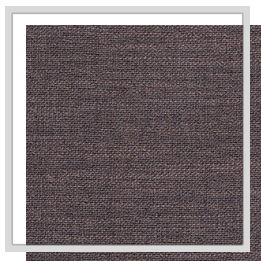

# TERRA

<b>Design name</b>	TERRA
<b>Number of colours</b>	12
<b>Report height</b>	plain
<b>Width</b>	3.1 m   122 inch
<b>Weight</b>	213 g/m <sup>2</sup>   6.3 oz/yd <sup>2</sup>
<b>Composition</b>	55% PAN, 30% PES, 15% WO
<b>Shrink</b>	1 %
<b>Applications</b>	
<b>Washing instructions</b>	
<b>Color fastness to light</b>	4
<b>Certificates</b>	
<b>Country of origin</b>	Turkey

E/nimbus

E17/turbulence

F5/nougat

F7/natural

H12/chinablue

I12/grisaille

J4/thrush

P10/rainyday

Q8/beaverfur

V10/driftwood

V5/cinder

V9/taupe