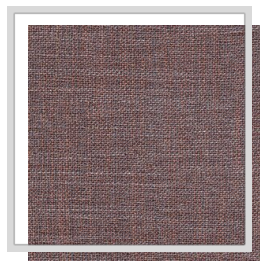

TERRA

| | |
|--------------------------------|---|
| Design name | TERRA |
| Number of colours | 12 |
| Report height | plain |
| Width | 3.1 m 122 inch |
| Weight | 213 g/m ² 6.3 oz/yd ² |
| Composition | 55% PAN, 30% PES, 15% WO |
| Shrink | 1 % |
| Applications |  |
| Washing instructions |  |
| Color fastness to light | 4 |
| Certificates |  |
| Country of origin | Turkey |

E/nimbus

E17/turbulence

F5/nougat

F7/natural

H12/chinablue

I12/grisaille

J4/thrush

P10/rainyday

Q8/beaverfur

V10/driftwood

V5/cinder

V9/taupe