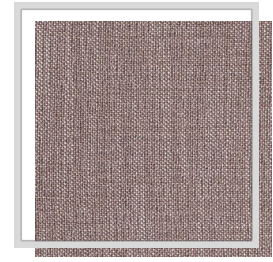

TERRA

| | |
|--------------------------------|---|
| Design name | TERRA |
| Number of colours | 12 |
| Report height | plain |
| Width | 3.1 m 122 inch |
| Weight | 213 g/m ² 6.3 oz/yd ² |
| Composition | 55% PAN, 30% PES, 15% WO |
| Shrink | 1 % |
| Applications |  |
| Washing instructions |  |
| Color fastness to light | 4 |
| Certificates |  |
| Country of origin | Turkey |

E/nimbus

E17/turbulence

F5/nougat

F7/natural

H12/chinablue

I12/grisaille

J4/thrush

P10/rainyday

Q8/beaverfur

V10/driftwood

V5/cinder

V9/taupe