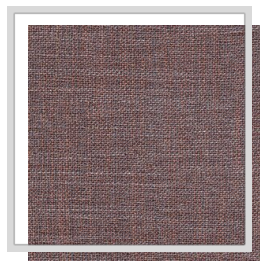

# TERRA

<b>Design name</b>	TERRA
<b>Number of colours</b>	12
<b>Report height</b>	plain
<b>Width</b>	3.1 m   122 inch
<b>Weight</b>	213 g/m <sup>2</sup>   6.3 oz/yd <sup>2</sup>
<b>Composition</b>	55% PAN, 30% PES, 15% WO
<b>Shrink</b>	1 %
<b>Applications</b>	
<b>Washing instructions</b>	
<b>Color fastness to light</b>	4
<b>Certificates</b>	
<b>Country of origin</b>	Turkey

E/nimbus

E17/turbulence

F5/nougat

F7/natural

H12/chinablue

I12/grisaille

J4/thrush

P10/rainyday

Q8/beaverfur

V10/driftwood

V5/cinder

V9/taupe