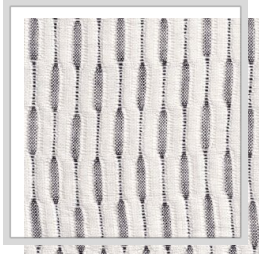

AMANI

Design name	AMANI
Number of colours	6
Report height	4 x 4 cm 157.5 x 157.5 inch
Width	3.2 m 126 inch
Weight	240 g/m ² 7.1 oz/yd ²
Composition	20% PAN, 80% LI
Shrink	2 %
Applications	
Washing instructions	
Color fastness to light	4
Certificates	
Country of origin	Turkey

C/raven

E11/dove

P1/turtledove

P5/fog

R7/gingerspice

V/string