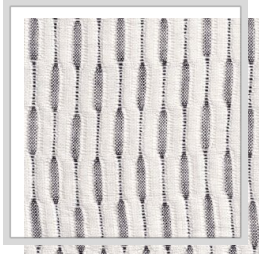

# AMANI

|                                |   |
|--------------------------------|---|
| <b>Design name</b>             | AMANI   |
| <b>Number of colours</b>       | 6   |
| <b>Report height</b>           | 4 x 4 cm   157.5 x 157.5 inch   |
| <b>Width</b>                   | 3.2 m   126 inch  |
| <b>Weight</b>                  | 240 g/m <sup>2</sup>   7.1 oz/yd <sup>2</sup>                                       |
| <b>Composition</b>             | 80% LI, 20% PAN   |
| <b>Shrink</b>                  | 2 %   |
| <b>Applications</b>            |   |
| <b>Washing instructions</b>    |  |
| <b>Color fastness to light</b> | 4   |
| <b>Certificates</b>            |  |
| <b>Country of origin</b>       | Turkey  |

C/raven

E11/dove

P1/turtledove

P5/fog

R7/gingerspice

V/string