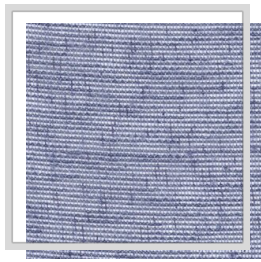

# ROOT

<b>Design name</b>	ROOT
<b>Number of colours</b>	22
<b>Report height</b>	plain
<b>Width</b>	3 m   118.1 inch
<b>Weight</b>	111 g/m <sup>2</sup>   3.3 oz/yd <sup>2</sup>
<b>Composition</b>	50% PESCD, 50% REPES
<b>Shrink</b>	1 %
<b>Applications</b>	
<b>Washing instructions</b>	
<b>Color fastness to light</b>	7
<b>Certificates</b>	
<b>Country of origin</b>	Turkey

C/raven

E/nimbus

E11/dove

E14/quarry

E2/sleet

E4/quicksilver

E6/pewter

E7/eiffel

I1/denim

I2/indigo

L/white

L1/snow

M0/nocturne

M13/peppercorn

M14/rosmoke

M18/burlwood