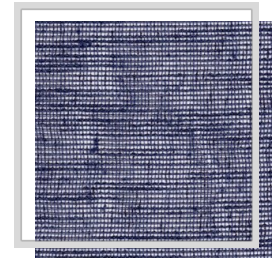

# ROOT

<b>Design name</b>	ROOT
<b>Number of colours</b>	22
<b>Report height</b>	plain
<b>Width</b>	3 m   118.1 inch
<b>Weight</b>	111 g/m <sup>2</sup>   3.3 oz/yd <sup>2</sup>
<b>Composition</b>	50% REPES, 50% PESCD
<b>Shrink</b>	1 %
<b>Applications</b>	
<b>Washing instructions</b>	
<b>Color fastness to light</b>	7
<b>Certificates</b>	
<b>Country of origin</b>	Turkey

C/raven

E/nimbus

E11/dove

E14/quarry

E2/sleet

E4/quicksilver

E6/pewter

E7/eiffel

I1/denim

I2/indigo

L/white

L1/snow

M0/nocturne

M13/peppercorn

M14/rosmoke

M18/burlwood