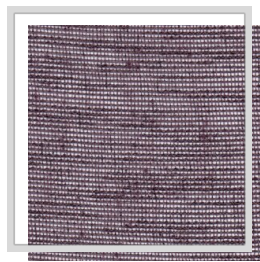

# ROOT

<b>Design name</b>	ROOT
<b>Number of colours</b>	22
<b>Report height</b>	plain
<b>Width</b>	3 m   118.1 inch
<b>Weight</b>	111 g/m <sup>2</sup>   3.3 oz/yd <sup>2</sup>
<b>Composition</b>	50% PESCD, 50% REPES
<b>Shrink</b>	1 %
<b>Applications</b>	
<b>Washing instructions</b>	
<b>Color fastness to light</b>	7
<b>Certificates</b>	
<b>Country of origin</b>	Turkey

C/raven

E/nimbus

E11/dove

E14/quarry

E2/sleet

E4/quicksilver

E6/pewter

E7/eiffel

I1/denim

I2/indigo

L/white

L1/snow

M0/nocturne

M13/peppercorn

M14/rosmoke

M18/burlwood

M9/adoberose

P/pristine

P1/turtledove

P10/rainyday

Q3/demitasse

V0/greige