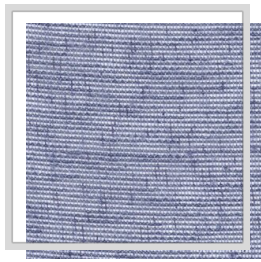

ROOT

Design name	ROOT
Number of colours	22
Report height	plain
Width	3 m 118.1 inch
Weight	111 g/m ² 3.3 oz/yd ²
Composition	50% PESCD, 50% REPES
Shrink	1 %
Applications	
Washing instructions	
Color fastness to light	7
Certificates	
Country of origin	Turkey

C/raven

E/nimbus

E11/dove

E14/quarry

E2/sleet

E4/quicksilver

E6/pewter

E7/eiffel

I1/denim

I2/indigo

L/white

L1/snow

M0/nocturne

M13/peppercorn

M14/rosmoke

M18/burlwood