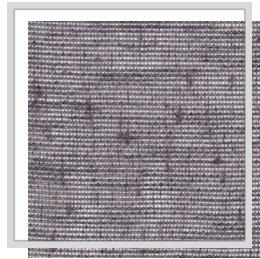

# ROOT

<b>Design name</b>	ROOT
<b>Number of colours</b>	22
<b>Report height</b>	plain
<b>Width</b>	3 m   118.1 inch
<b>Weight</b>	111 g/m <sup>2</sup>   3.3 oz/yd <sup>2</sup>
<b>Composition</b>	50% REPES, 50% PESCD
<b>Shrink</b>	1 %
<b>Applications</b>	
<b>Washing instructions</b>	
<b>Color fastness to light</b>	7
<b>Certificates</b>	
<b>Country of origin</b>	Turkey

C/raven

E/nimbus

E11/dove

E14/quarry

E2/sleet

E4/quicksilver

E6/pewter

E7/eiffel

I1/denim

I2/indigo

L/white

L1/snow

M0/nocturne

M13/peppercorn

M14/rosmoke

M18/burlwood