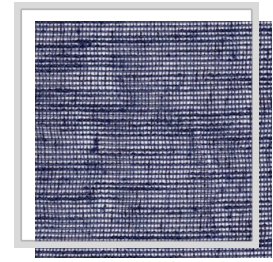

# ROOT

<b>Design name</b>	ROOT
<b>Number of colours</b>	22
<b>Report height</b>	plain
<b>Width</b>	3 m   118.1 inch
<b>Weight</b>	111 g/m <sup>2</sup>   3.3 oz/yd <sup>2</sup>
<b>Composition</b>	50% PESCD, 50% REPES
<b>Shrink</b>	1 %
<b>Applications</b>	
<b>Washing instructions</b>	
<b>Color fastness to light</b>	7
<b>Certificates</b>	
<b>Country of origin</b>	Turkey

C/raven

E/nimbus

E11/dove

E14/quarry

E2/sleet

E4/quicksilver

E6/pewter

E7/eiffel

I1/denim

I2/indigo

L/white

L1/snow

M0/nocturne

M13/peppercorn

M14/rosmoke

M18/burlwood