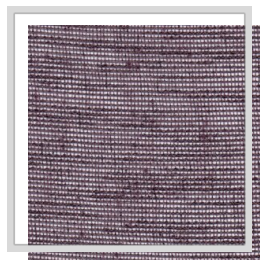

# ROOT

<b>Design name</b>	ROOT
<b>Number of colours</b>	22
<b>Report height</b>	plain
<b>Width</b>	3 m   118.1 inch
<b>Weight</b>	111 g/m <sup>2</sup>   3.3 oz/yd <sup>2</sup>
<b>Composition</b>	50% REPES, 50% PESCD
<b>Shrink</b>	1 %
<b>Applications</b>	
<b>Washing instructions</b>	
<b>Color fastness to light</b>	7
<b>Certificates</b>	
<b>Country of origin</b>	Turkey

C/raven

E/nimbus

E11/dove

E14/quarry

E2/sleet

E4/quicksilver

E6/pewter

E7/eiffel

I1/denim

I2/indigo

L/white

L1/snow

M0/nocturne

M13/peppercorn

M14/rosmoke

M18/burlwood

M9/adoberose

P/pristine

P1/turtledove

P10/rainyday

Q3/demitasse

V0/greige