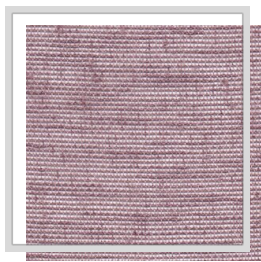

# ROOT

<b>Design name</b>	ROOT
<b>Number of colours</b>	22
<b>Report height</b>	plain
<b>Width</b>	3 m   118.1 inch
<b>Weight</b>	111 g/m <sup>2</sup>   3.3 oz/yd <sup>2</sup>
<b>Composition</b>	50% PESCD, 50% REPES
<b>Shrink</b>	1 %
<b>Applications</b>	
<b>Washing instructions</b>	
<b>Color fastness to light</b>	7
<b>Certificates</b>	
<b>Country of origin</b>	Turkey

C/raven

E/nimbus

E11/dove

E14/quarry

E2/sleet

E4/quicksilver

E6/pewter

E7/eiffel

I1/denim

I2/indigo

L/white

L1/snow

M0/nocturne

M13/peppercorn

M14/rosmoke

M18/burlwood

M9/adoberose

P/pristine

P1/turtledove

P10/rainyday

Q3/demitasse

V0/greige