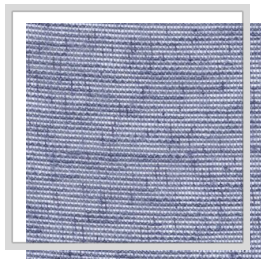

# ROOT

<b>Design name</b>	ROOT
<b>Number of colours</b>	22
<b>Report height</b>	plain
<b>Width</b>	3 m   118.1 inch
<b>Weight</b>	111 g/m <sup>2</sup>   3.3 oz/yd <sup>2</sup>
<b>Composition</b>	50% REPES, 50% PESCD
<b>Shrink</b>	1 %
<b>Applications</b>	
<b>Washing instructions</b>	
<b>Color fastness to light</b>	7
<b>Certificates</b>	
<b>Country of origin</b>	Turkey

C/raven

E/nimbus

E11/dove

E14/quarry

E2/sleet

E4/quicksilver

E6/pewter

E7/eiffel

I1/denim

I2/indigo

L/white

L1/snow

M0/nocturne

M13/peppercorn

M14/rosmoke

M18/burlwood