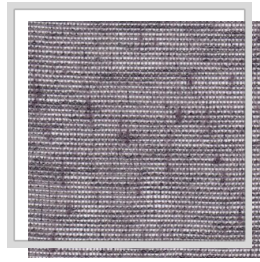

# ROOT

<b>Design name</b>	ROOT
<b>Number of colours</b>	22
<b>Report height</b>	plain
<b>Width</b>	3 m   118.1 inch
<b>Weight</b>	111 g/m <sup>2</sup>   3.3 oz/yd <sup>2</sup>
<b>Composition</b>	50% PESCD, 50% REPES
<b>Shrink</b>	1 %
<b>Applications</b>	
<b>Washing instructions</b>	
<b>Color fastness to light</b>	7
<b>Certificates</b>	
<b>Country of origin</b>	Turkey

C/raven

E/nimbus

E11/dove

E14/quarry

E2/sleet

E4/quicksilver

E6/pewter

E7/eiffel

I1/denim

I2/indigo

L/white

L1/snow

M0/nocturne

M13/peppercorn

M14/rosmoke

M18/burlwood