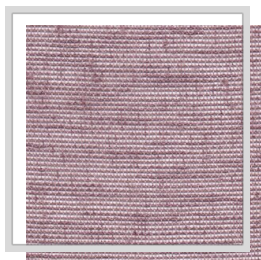

# ROOT

<b>Design name</b>	ROOT
<b>Number of colours</b>	22
<b>Report height</b>	plain
<b>Width</b>	3 m   118.1 inch
<b>Weight</b>	111 g/m <sup>2</sup>   3.3 oz/yd <sup>2</sup>
<b>Composition</b>	50% REPES, 50% PESCD
<b>Shrink</b>	1 %
<b>Applications</b>	
<b>Washing instructions</b>	
<b>Color fastness to light</b>	7
<b>Certificates</b>	
<b>Country of origin</b>	Turkey

C/raven

E/nimbus

E11/dove

E14/quarry

E2/sleet

E4/quicksilver

E6/pewter

E7/eiffel

I1/denim

I2/indigo

L/white

L1/snow

M0/nocturne

M13/peppercorn

M14/rosmoke

M18/burlwood

M9/adoberose

P/pristine

P1/turtledove

P10/rainyday

Q3/demitasse

V0/greige