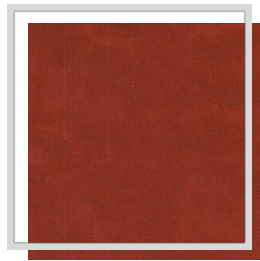

KIWI

Design name	KIWI
Number of colours	27
Report height	plain
Width	3 m 118.1 inch
Weight	250 g/m ² 7.4 oz/yd ²
Composition	100% IFRPES
Shrink	1 %
Applications	
Washing instructions	
Martindale	40,000
Pilling	5
Color fastness to light	5
Fire safety certificates	M1 EN13773 CL 1
Acoustic values	.75
Certificates	
Country of origin	Belgium

A/gold

A2/nugget

A3/honey

A7/mustard

B10/fanfare

B2/cactus

C/raven

D/brick

D2/rumba

E11/dove

E2/sleet

E5/titanium

E7/eiffel

F12/crockery

F6/nomad

H1/wintersky