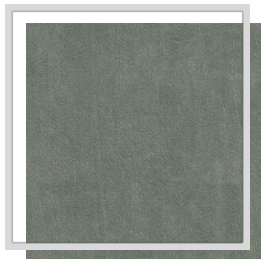

KIWI

Design name	KIWI
Number of colours	27
Report height	plain
Width	3 m 118.1 inch
Weight	250 g/m ² 7.4 oz/yd ²
Composition	100% IFRPES
Shrink	1 %
Applications	
Washing instructions	
Martindale	40,000
Pilling	5
Color fastness to light	5
Fire safety certificates	<u>M1</u> <u>EN13773-CLASS 1</u>
Acoustic values	.75
Certificates	
Country of origin	Belgium

D2/rumba

E11/dove

E2/sleet

E5/titanium

E7/eiffel

F12/crockery

F6/nomad

H1/wintersky

H6/niagara

I1/denim

K1/scarlet

L/white

M17/tint

N3/jungle

P/pristine

Q/teak