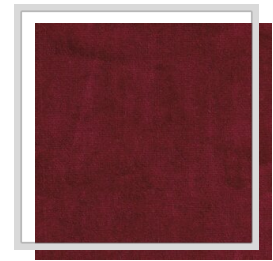

KIWI

Design name	KIWI
Number of colours	27
Report height	plain
Width	3 m 118.1 inch
Weight	250 g/m ² 7.4 oz/yd ²
Composition	100% IFRPES
Shrink	1 %
Applications	
Washing instructions	
Martindale	40,000
Pilling	5
Color fastness to light	5
Fire safety certificates	M1 EN13773 CL 1
Acoustic values	.75
Certificates	
Country of origin	Belgium

A/gold

A2/nugget

A3/honey

A7/mustard

B10/fanfare

B2/cactus

C/raven

D/brick

D2/rumba

E11/dove

E2/sleet

E5/titanium

E7/eiffel

F12/crockery

F6/nomad

H1/wintersky

H6/niagara

I1/denim

K1/scarlet

L/white

M17/tint

N3/jungle

P/pristine

Q/teak