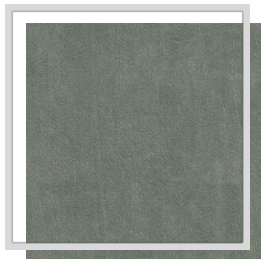

KIWI

Design name	KIWI
Number of colours	27
Report height	plain
Width	3 m 118.1 inch
Weight	250 g/m ² 7.4 oz/yd ²
Composition	100% IFRPES
Shrink	1 %
Applications	
Washing instructions	
Martindale	40,000
Pilling	5
Color fastness to light	5
Fire safety certificates	M1 EN13773 CL 1
Acoustic values	.75
Certificates	
Country of origin	Belgium

D2/rumba

E11/dove

E2/sleet

E5/titanium

E7/eiffel

F12/crockery

F6/nomad

H1/wintersky

H6/niagara

I1/denim

K1/scarlet

L/white

M17/tint

N3/jungle

P/pristine

Q/teak