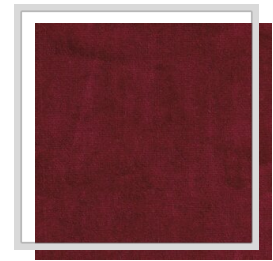

KIWI

Design name	KIWI
Number of colours	27
Report height	plain
Width	3 m 118.1 inch
Weight	250 g/m ² 7.4 oz/yd ²
Composition	100% IFRPES
Shrink	1 %
Applications	
Washing instructions	
Martindale	40,000
Pilling	5
Color fastness to light	5
Fire safety certificates	<u>M1</u> <u>EN13773-CLASS 1</u>
Acoustic values	.75
Certificates	
Country of origin	Belgium

A/gold

A2/nugget

A3/honey

A7/mustard

B10/fanfare

B2/cactus

C/raven

D/brick

D2/rumba

E11/dove

E2/sleet

E5/titanium

E7/eiffel

F12/crockery

F6/nomad

H1/wintersky

H6/niagara

I1/denim

K1/scarlet

L/white

M17/tint

N3/jungle

P/pristine

Q/teak