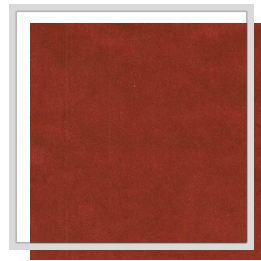

KIWI

Design name	KIWI
Number of colours	27
Report height	plain
Width	3 m 118.1 inch
Weight	250 g/m ² 7.4 oz/yd ²
Composition	100% IFRPES
Shrink	1 %
Applications	
Washing instructions	
Martindale	40,000
Pilling	5
Color fastness to light	5
Fire safety certificates	<u>M1</u> <u>EN13773-CLASS 1</u>
Acoustic values	.75
Certificates	
Country of origin	Belgium

A/gold

A2/nugget

A3/honey

A7/mustard

B10/fanfare

B2/cactus

C/raven

D/brick

D2/rumba

E11/dove

E2/sleet

E5/titanium

E7/eiffel

F12/crockery

F6/nomad

H1/wintersky